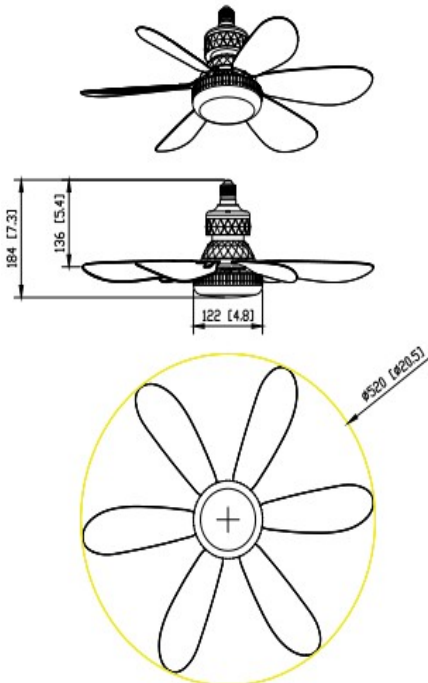

Dimmability: YES

Switch Cycle: 50000 times

Material Characteristics

IP Class: IP20

IK Class: -

Material: Aluminum

Ambient Temperature: -20°C<ta<+45°C

Body Color: WHITE

Product Size: Ø520x184MM

Technical Drawing

Lighting

Lumen: 1275 Lm

Luminaire efficacy: 85 Lm/W

Colour Temperature: 3xCCT (3000K/4500K/6500K)

Beam Angle: 120°

CRI : Ra >80

Lifetime; 50000 Hours

EEL : F

Packing Informations

Pieces/Outbox: 20

Outbox Size: 692x272x460 mm

Outbox G.W.: 13,0 Kg

Outbox Volume: 0,0866 m³

Unit Weight: 650 gr