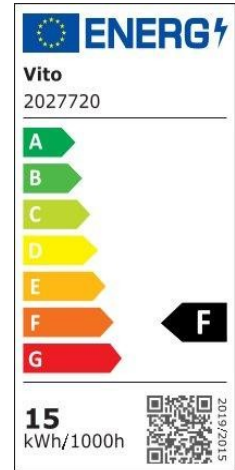

Product Data Sheet

INDOOR LIGHTING

FANLUX 15W LAMP + 13W MOTORW

CODE: LL2027720

Area of application

Ceiling Fan with 3x CCT Lighting Function to be used at homes, hotels, cafes, supermarkets, ..

Product Advantages

CODE: LL2027720

Product Features

Electrical

Power: 15W LAMP + 13W MOTORWatt

Voltage: 85-265V AC~ 50/60Hz

Power Factor: >0,5

Electrical Protection: Class II

Surge Protection: --

Dimmability: YES

Switch Cycle: 50000 times

Material Characteristics

IP Class: IP20

IK Class: -

Material: Aluminum

Ambient Temperature: -20°C<ta<+45°C

Body Color: WHITE

Product Size: Ø520x184MM

Technical Drawing

Lighting

Lumen: 1275 Lm

Luminaire efficacy: 85 Lm/W

Colour Temperature: 3xCCT (3000K/4500K/6500K)

Beam Angle: 120°

CRI : Ra >80